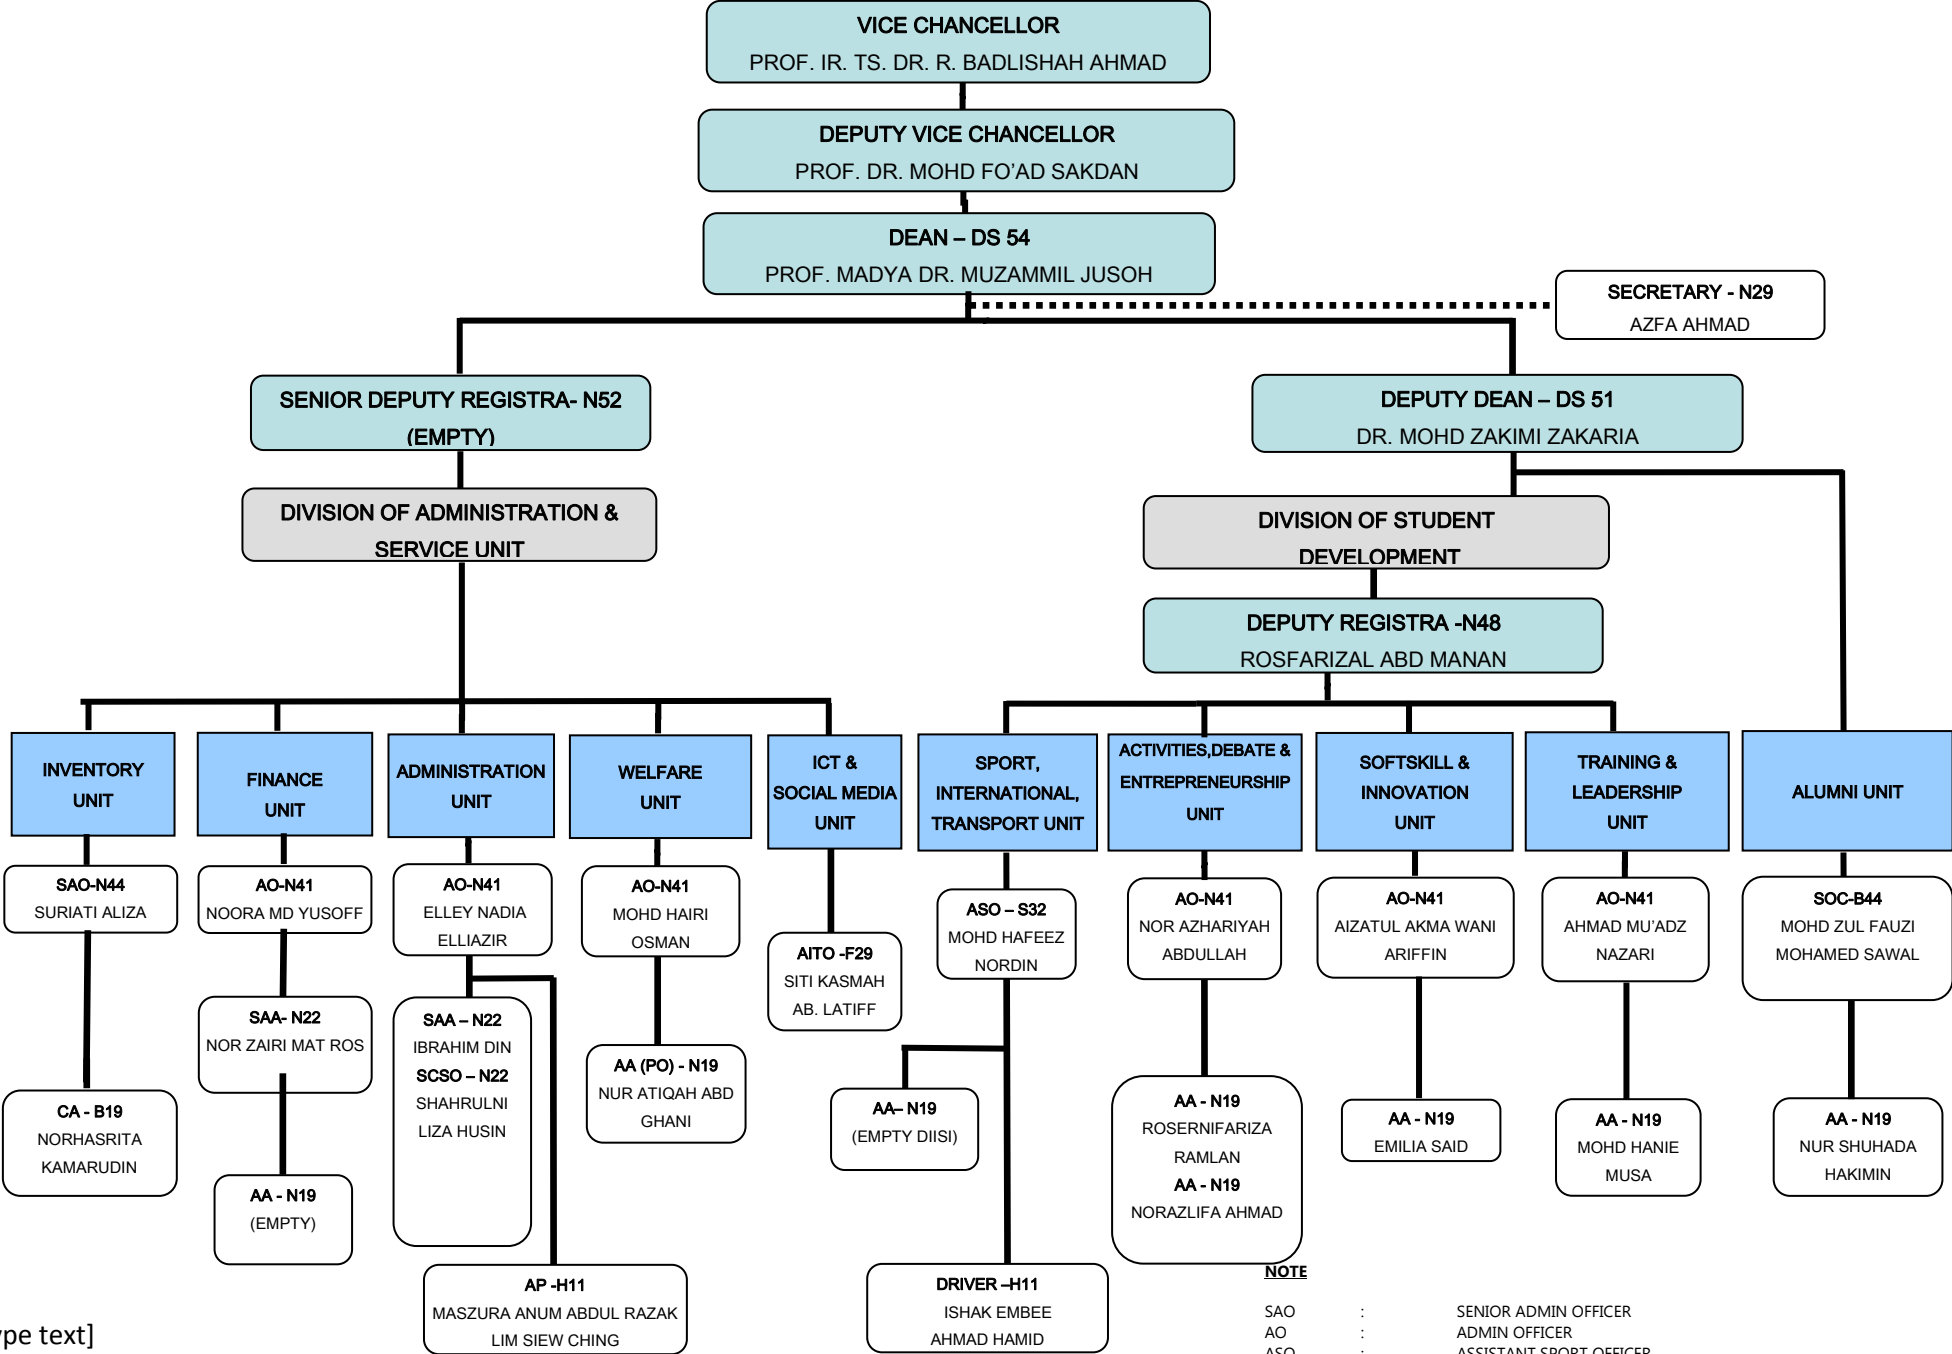

ORGANIZATION CHART STUDENT AFFAIRS & ALUMNI DEPARTMENT

- NOTE**
- SAO : SENIOR ADMIN OFFICER
 - AO : ADMIN OFFICER
 - ASO : ASSISTANT SPORT OFFICER
 - AITO : ASSISTANT INFORMATION TECHNOLOGY OFFICER
 - SAA : SENIOR ADMINISTRATIVE ASSISTANT
 - AA : ADMINISTRATIVE ASSISTANT
 - AP : ASSISTANT PUBLIC

[Type text]